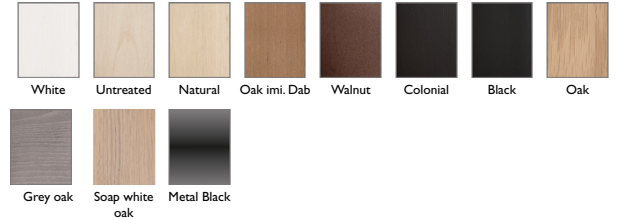

Tiramisu Bed

Product information

furninova

Tiramisu Bed

Sizes*

Bed 180x200		Width • Depth • Height 221x200x119 M³ 0.43
Bed 160x200		Width • Depth • Height 221x180x119 M³ 0.41
Bed 140x200		Width • Depth • Height 221x160x119 M³ 0.38
Headboard 180		Width • Depth • Height 200x9x112 M³ 0.25
Headboard 160		Width • Depth • Height 180x9x112 M³ 0.23
Headboard 140		Width • Depth • Height 160x9x112 M³ 0.20

Upholstery

Leg options

INFORMATION

Please note. Slats are not included as standard.