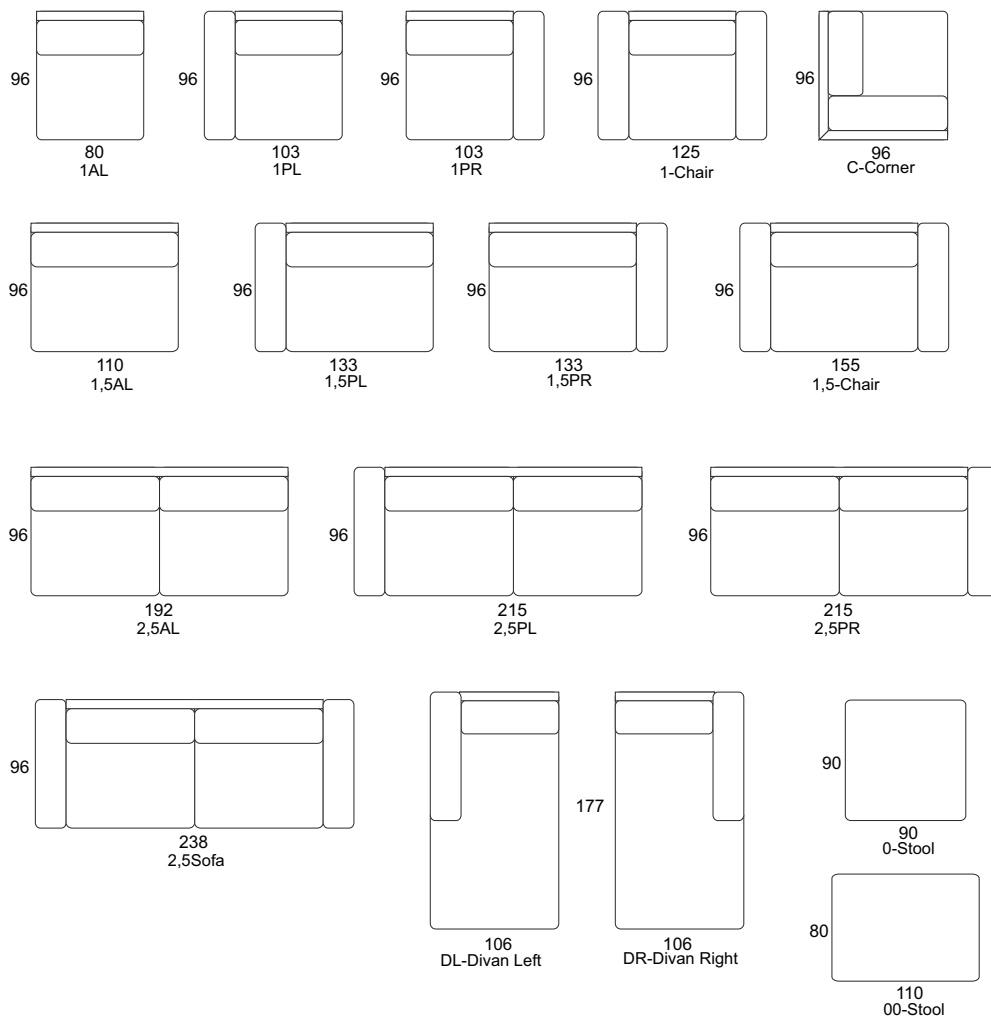

Ventimiglia

PRODUCT INFORMATION

MEASUREMENTS:*

	1,5 with 1 arm	1,5 AL	D divan	ARM
WIDTH	1330	1100	1060	230
HEIGH	820	820	820	590
DEPTH	960	960	1770	940

* Dimensions may be differences +/- 3%, depending on the choice and configuration upholstery

other sizes available below on elements drawigs

STANDARD:

Loose cover model also available with fixed cover.

Plastic legs.

SEAT CUSHIONS: filled in with polyuretahne foam and a layer of crumb foam mixed with silicon.

BACK CUSHIONS: filled in with polyester siliconed fibre.

Small cushions included in the price

1 small cushions - 1 with arm, 1,5 with arm, 1 CHAIR, 1,5 CHAIR, C, D

no small cushions - 1 without arm, 1,5 without arm

ELEMENTS: