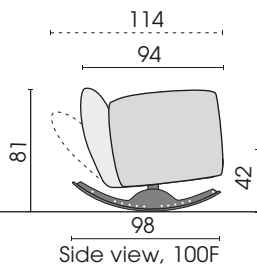

Locking package for rocking skid lock:

- Feet + assembly accessories FP

01.12.2022