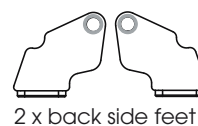

Locking package for rocking skid lock:

- Feet + assembly accessories FP

01.12.2022