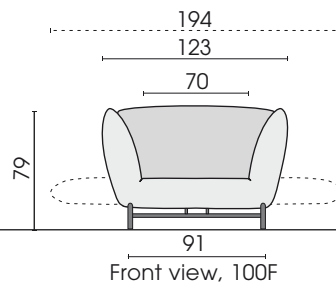

Locking package for rocking skid lock:

- Feet + assembly accessories FP

01.12.2022