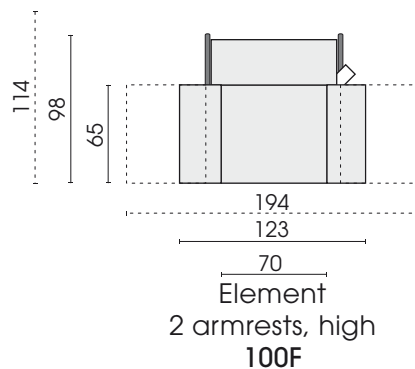

***Zipper piping:** optionally in the colours black, red, nature or light grey.

Locking package for rocking skid lock:

- Feet + assembly accessories FP

01.12.2022

Rocking element with function

□ = Label

Each piece of furniture is handmade and unique. Deviations to the listed measurements may be caused by:
 1. different upholstery materials (fabric, leather), 2. processing of ticking mats, 3. the pressure to combine individual parts, etc.
 The seat comfort of a sofa type with larger seat depth usually differs from one with lower depth.