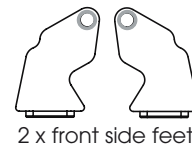

Base: metal, matt black fine structure powder-coated
Attention! Maximum load capacity: 110 kg

Processing options of main seam / decorative seam

	Plain seam	Lap seam	Raw edged	Moccasin seam extra charge	Twin seam extra charge	KR* (zipper piping) extra charge	Overcast seam extra charge	Piping	Two needle seam	Square seam extra charge
										
Fabric	x					x	x			
Leather	x		x			x				
Fur										
Fake fur	x									

***Zipper piping:** optionally in the colours black, red, nature or light grey.

Locking package for rocking skid lock:

- Feet + assembly accessories FP

01.12.2022

Rocking element with function

□ = Label

Each piece of furniture is handmade and unique. Deviations to the listed measurements may be caused by:
 1. different upholstery materials (fabric, leather), 2. processing of ticking mats, 3. the pressure to combine individual parts, etc.
 The seat comfort of a sofa type with larger seat depth usually differs from one with lower depth.