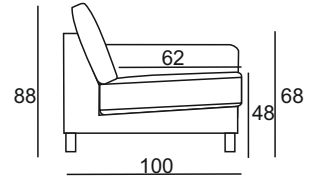

### MEASUREMENTS:

	4 Sofa	3 Sofa	2 Sofa	1 Chair	Stool
WIDTH	280	220	160	80	90
HEIGH	88	88	88	88	48
DEPTH	100	100	100	90	70

Dimensions may be differences +/- 3%, depending on the choice and configuration upholstery