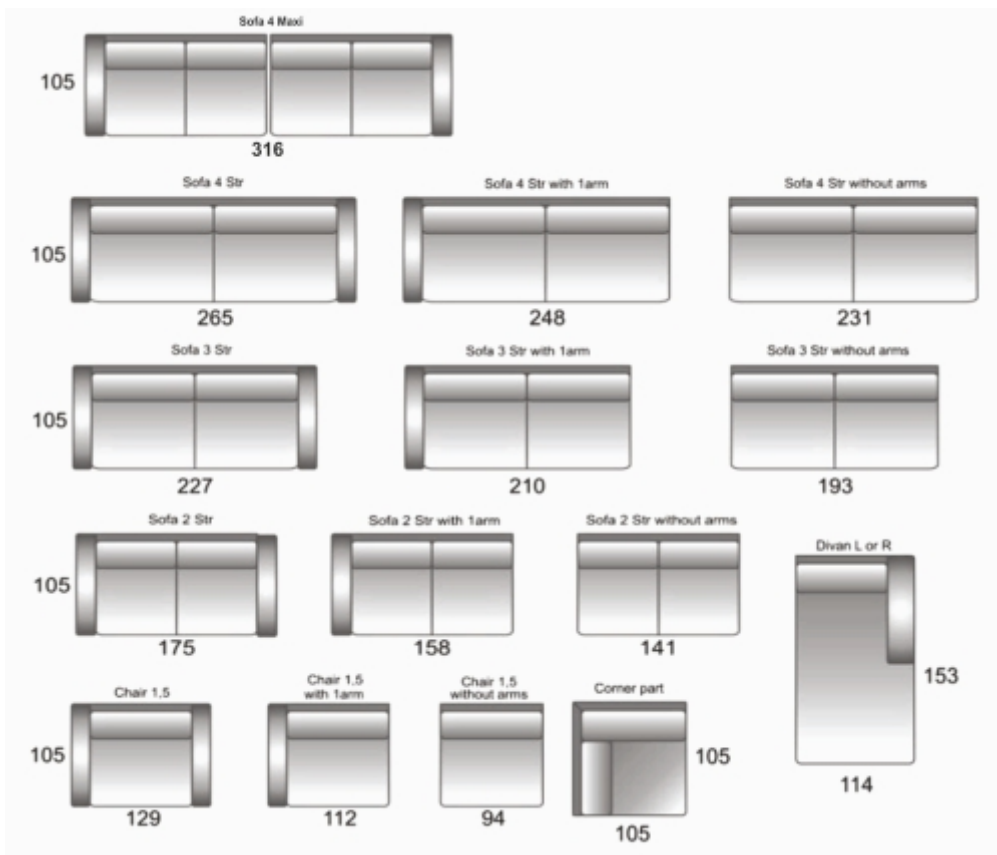

Desperado

PRODUCT INFORMATION

MEASUREMENTS:*

	3 with 1 arm	D divan	3D
WIDTH	2100	1140	3240/1530
HEIGH	800	800	800
DEPTH	1050	1530	1050/1530

* Dimensions are approximate. Please allow tolerance of +/- 25mm.

other sizes available below on elements drawings

STANDARD:

Loose cover model

Plastic legs

SEAT: filled in with mixtur of crumb foam and polyester siliconed fibre.

BACK: filled in with mixture of feather and silicon.

Small cushions filled in with polyester fibre.

Seat cushions are reversible

Model is available in two options: pillow back and standard back

Small cushions included in the price:

- 3str, 2str sofas with 2 arms - 2 small cushions
- 3str, 2str sofas with 1 arms - 1 small cushions
- 3str, 2str, 1,5str parts without arms - no small cushions
- 1,5 chair - 1 small cushion
- C corner - no small cushions
- D divan - 1 small cushion

ELEMENTS: